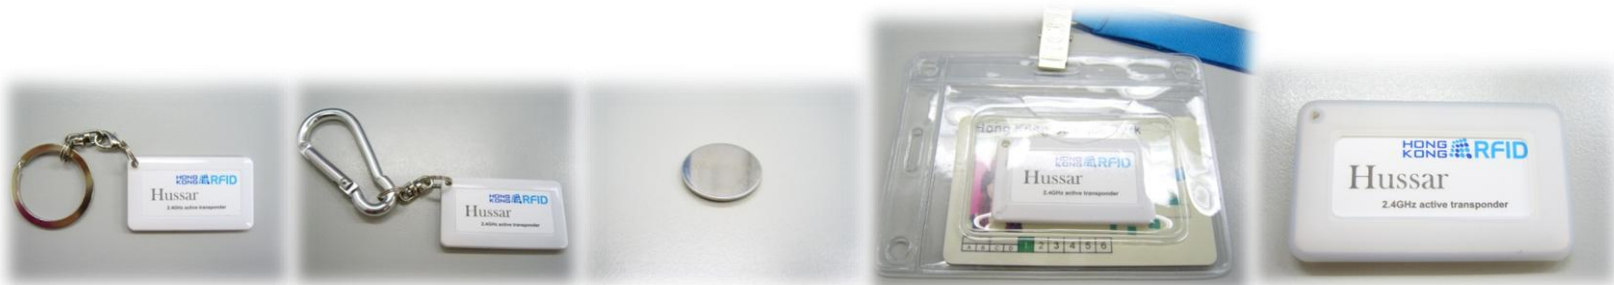

Accessories Check List

Key Chain	Climbing buckle	Lithium Coin Battery	Card Holder/ Badge	Silicon Case
More Convenience	More Convenience	Easy to replace	Vertical / Horizontal	More Durable
Easy to carry	Easy to attach	Easy to find in the market (CR2325)	Can use with the exiting staff card/proximity card	Better covering and protection
Suitable for people usage	Suitable for tagging asset	Suitable for long term usage	No interference	The battery cover will not be easily loosed
			Will not affect the existing system	Water proof, prevent shower directly